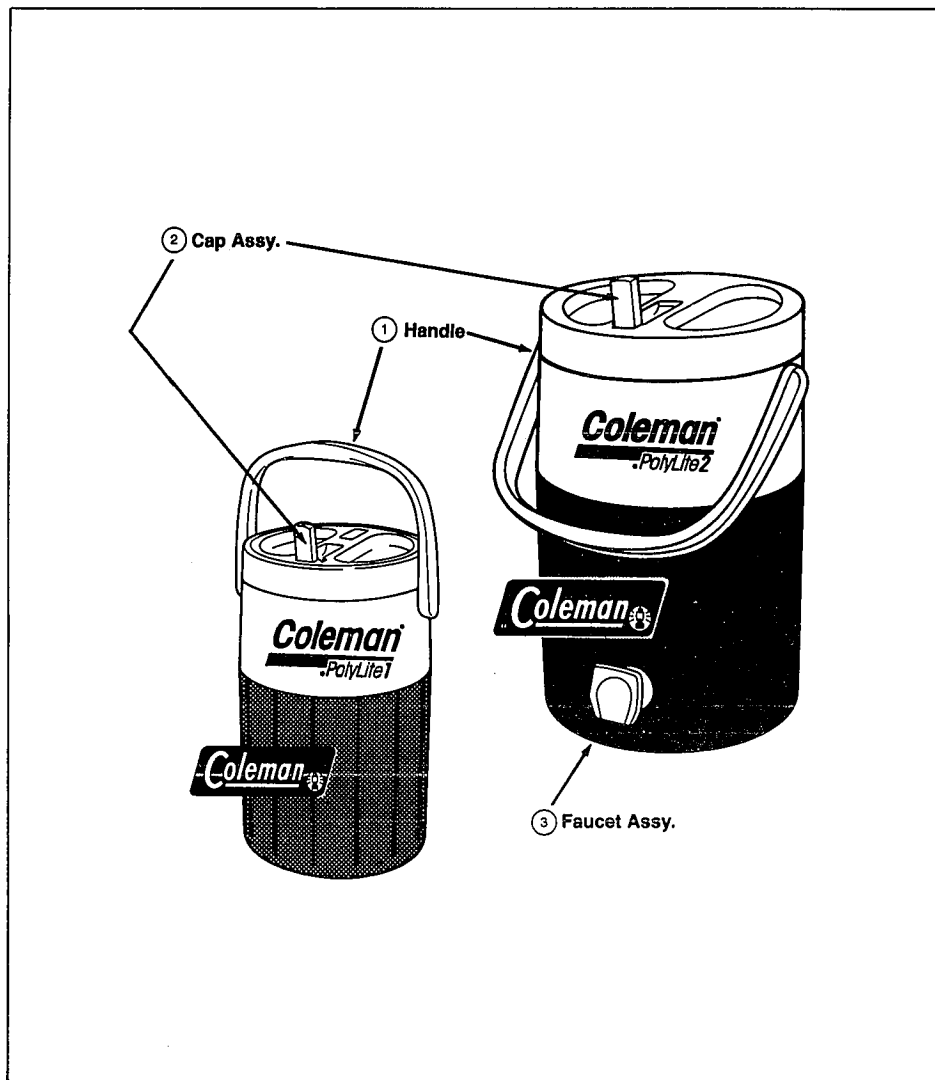

Model 5590 5591K 5592 5596K

PolyLite® Jugs

Model 5596K

Model 5590

Model 5591K

Model 5592

Model	Size	Type
5590	2-Litre	Flip-Top Spout
5591K	4-Litre	Flip-Top Spout, Faucet
5592	7.6-Litre	Flip-Top Spout, Faucet
5596K	4-Litre	Flip-Top Spout

KEY	PART NO.	DESCRIPTION	USED ON
①	5590-1201	Handle, White	5590
	5590-1181	Handle, Grey	5590
	5596-1201	Handle, White	5596 & 5591K
	5596-3681	Handle, Grey	5596K & 5591K
	5592-3681	Handle, Grey	5592
②	5590-5301	Cap Assy., White	5590
	5590-5181	Cap Assy., Grey	5590

KEY	PART NO.	DESCRIPTION	USED ON
③	5596-5301	Cap Assy., White	5596K & 5591K
	5596-5181	Cap Assy., Grey	5596K & 5591K
③	5592-5181	Cap Assy., Grey	5592
	5500-5151	Faucet Assy., White	5591K
	5500-5181	Faucet Assy., Grey	5591K & 5592